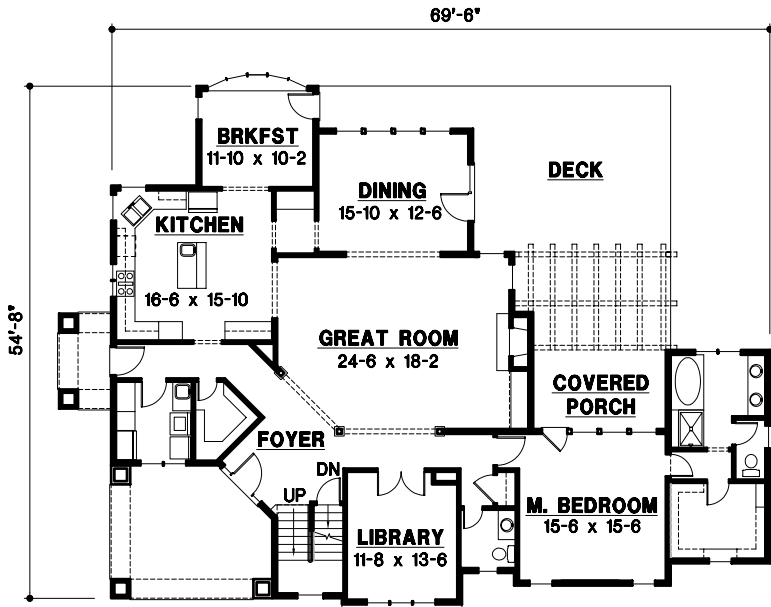

PLAN 01BE1

FIRST FLOOR PLAN

PLAN 01BE1

FIRST FLOOR	▪	2348 S.F.
SECOND FLOOR	▪	1038 S.F.
TOTAL	▪	3386 S.F.

SECOND FLOOR PLAN